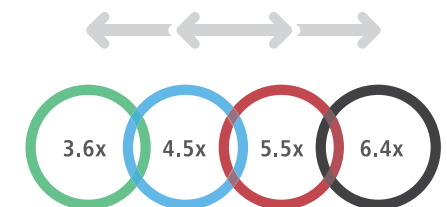

Advanced optical technology for all your magnification needs

From diagnostics to near-microscopic magnification needs, Kepler Advanced ensures you achieve perfect sharpness of vision, while **maintaining a comfortable, ergonomic position.**

Kepler Advanced is **specifically designed for expert users within the dental and medical sectors who want to upgrade to a more powerful, high-end loupe.** It is intricately handmade with exclusive loupe technology and sophisticated materials.

At ExamVision we explore and master **optical technologies to offer you superior solutions.** Three Red Dot Design Awards are testament to this commitment to excellence. Our loupes are 100% custom-made for all your work and vision demands.

Get in touch with our highly trained specialists and see for yourself how far Kepler Advanced will take you.

→ Key magnification specifications:

Adjustable magnifications <i>Easy Turn 'N' Click Technology</i>	3.6x	4.5x	5.5x	6.4x	Working distance
Field of view (at 40 cm)	7 cm	6 cm	5 cm	4 cm	From 32 to 65 cm
Depth of Field (at age 40 years)*	8 cm	6 cm	5 cm	3.5 cm	

* Can vary with accommodation ability. Younger eyes will achieve greater depth of field.

→ Kepler Advanced is ideal for the following:

- All-day use for general procedures and diagnoses
- Intricate procedures that require high magnification, while providing the right depth of field for optimised ergonomics
- Near-microscopic magnification with the freedom and comfort of a non-static position